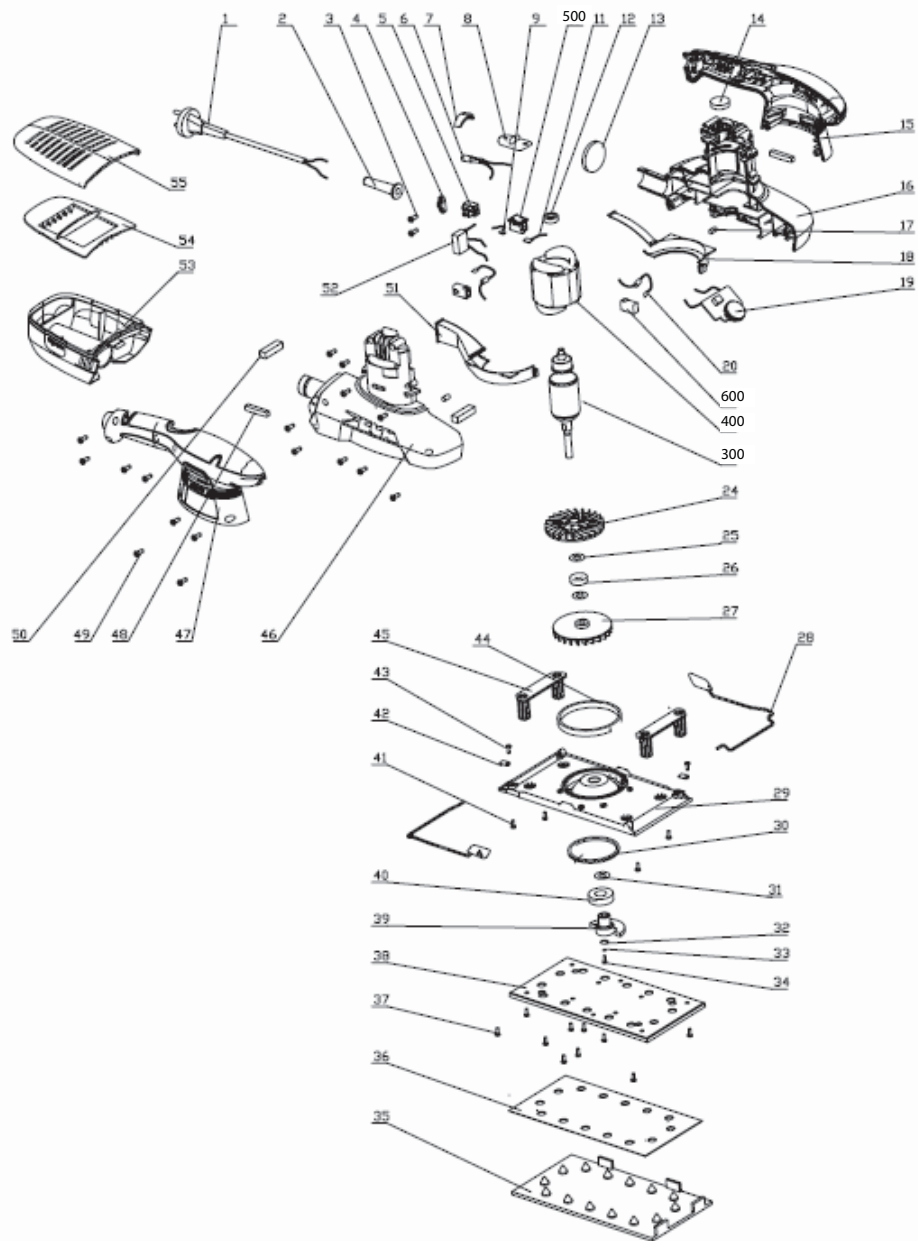

LO 812

LIJADORA ORBITAL

LO 812

LIJADORA ORBITAL

1	LO812R1001	CABLE Y ENCHUFE	POWER PLUG AND CORD
2	LO812R1002	PROTECTOR DE CABLE	CORD PROTECTOR
3	LO812R1003	TORNILLO	SCREW
4	LO812R1004	PINZA DE CABLE	CABLE CLAMP
5	LO812R1005	POLO CONECTOR	CONNECTION POLE
6	LO812R1006	LUZ NEON	NEON LAMP
7	LO812R1007	CUBIERTA DE LUZ	LAMP COVER
8	LO812R1008	POLO DESLIZANTE	SLIDING POLE
9	LO812R1009	MANGA DE INSERTO	INSERT SLEEVE
500	LO812R1500	INTERRUPTOR	SWITCH
11	LO812R1011	CABLEADO	WIRE
12	LO812R1012	RODAMIENTO	BEARING
13	LO812R1013	O RING	O-RING
14	LO812R1014	ANILLO	RING
15	LO812R1015	MANIJA IZQUIERDA	LEFT HANDLE
16	LO812R1016	CARCASA IZQUIERDA	LEFT HOUSING
17	LO812R1017	PERNO	PIN
18	LO812R1018	CUBIERTA IZQUIERDA	LEFT COVER
19	LO812R1019	PLACA PCB	PCB
20	LO812R1020	INDUCTANCIA	INDUCTANCE
600	LO812R1600	JGO. DE CARBONES	CARBON BRUSH ASSEMBLY
400	LO812R1400	CAMPO	STATOR
300	LO812R1300	INDUCIDO	ROTOR ASSEMBLY
24	LO812R1024	TURBINA	FAN
25	LO812R1025	ARANDELA	WASHER
26	LO812R1026	RODAMIENTO	BEARING
27	LO812R1027	TURBINA	FAN
28	LO812R1028	PINZA DE PAPEL	PAPER CLAMP
29	LO812R1029	BASE	BASE
30	LO812R1030	ANILLO	FELT RING
31	LO812R1031	ARANDELA	WASHER
32	LO812R1032	ARANDELA	WASHER
33	LO812R1033	ARANDELA	WASHER
34	LO812R1034	TORNILLO	SCREW
35	LO812R1035	SACABOCADO	STILETTO PLATE
36	LO812R1036	PAPEL DE LIJA	SAND PAPER
37	LO812R1037	TORNILLO	SCREW
38	LO812R1038	PLACA DE ALUMINIO	ALUMINIUM PLATE
39	LO812R1039	BLOQUE DE BALANCE	BALANCE BLOCK
40	LO812R1040	RODAMIENTO	BEARING
41	LO812R1041	TORNILLO	SCREW
42	LO812R1042	ARANDELA	WASHER
43	LO812R1043	TORNILLO	SCREW
44	LO812R1044	ANILLO	FELT RING
45	LO812R1045	SOPORTE	FLITTER SUPPORT
46	LO812R1046	CARCASA DERECHA	RIGHT HOUSING
47	LO812R1047	MANIJA DERECHA	RINGHT HANDLE
48	LO812R1048	INSERTO DE GOMA	RUBBER INSERT
49	LO812R1049	TORNILLO	SCREW
50	LO812R1050	INSERTO DE GOMA	RUBBER INSERT
51	LO812R1051	CUBIERTA DERECHA	RIGHT COVER
52	LO812R1052	CAPACITOR	CAPACITOR
53	LO812R1053	CAJA RECOLECTORA	DUST EXTRACTION BOX
54	LO812R1054	CAPA DE FILTRO	FILTER LAYER
55	LO812R1055	CUBIERTA	COVER