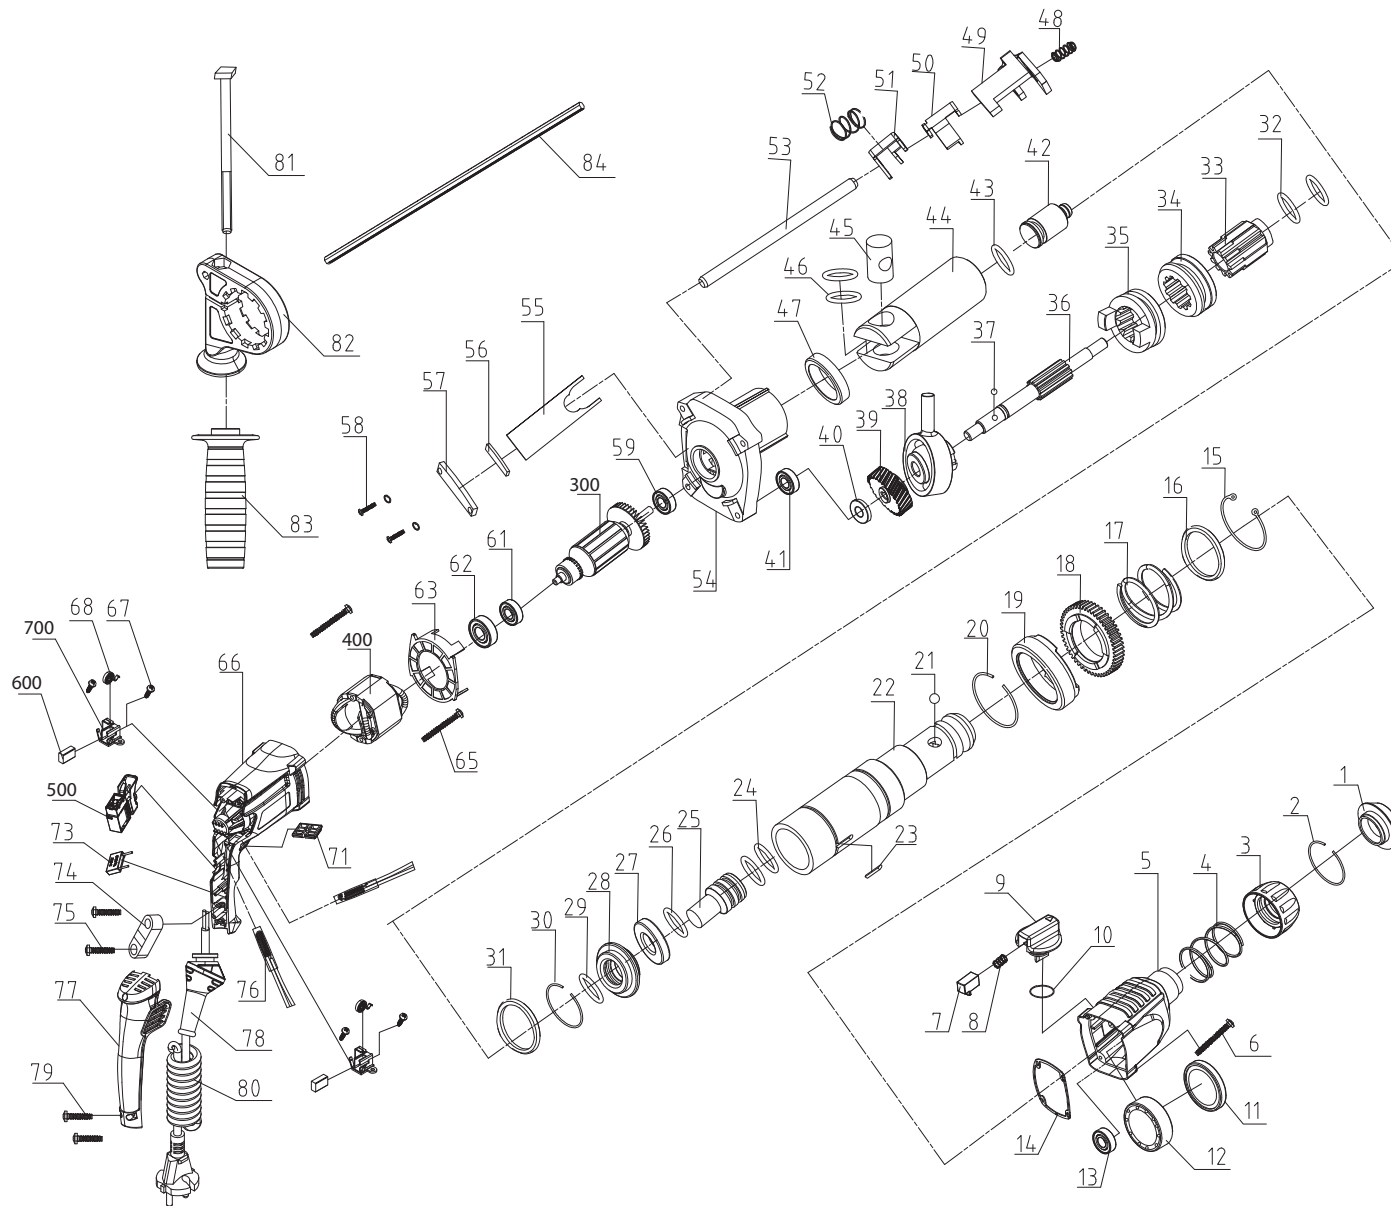

SALKOR PRO

RM 724

ROTOMARTILLO ELECTRONEUMÁTICO

SALKOR PRO

RM 724

ROTOMARTILLO ELECTRONEUMÁTICO

1	RM724R1001	TAPA FRONTAL	FRONT CAP	43	RM724R1043	O RING	O RING
2	RM724R1002	CLIP CIRCULAR	CLIP RING	44	RM724R1044	PISTON	PISTON
3	RM724R1003	PINZA ANTIDESLIZANTE	SLIPPAGE CLAMP	45	RM724R1045	PERNO DE PISTON	PISTON PIN
4	RM724R1004	RESORTE	CLAMP SPRING	46	RM724R1046	CUBIERTA	PISTON PIN MAT
5	RM724R1005	CAJA DE ENGRANAJES	GEAR CASE	47	RM724R1047	RODAMIENTO	OILINESS BEARING
6	RM724R1006	TORNILLO	SCREW	48	RM724R1048	RESORTE	SPRING
7	RM724R1007	BOTON DE INTERRUPTOR	SWITCH PUSHBUTTON	49	RM724R1049	PLACA DETENTORA	STOP BOARD
8	RM724R1008	RESORTE DE INTERRUPTOR	PUSHBUTTON SPRING	50	RM724R1050	GUIA	GUIDE DOLLOP
9	RM724R1009	FUNCION DE INTERRUPTOR	FUNCTION SWITCH	51	RM724R1051	GUIA	GUIDE DOLLOP
10	RM724R1010	O RING	O RING	52	RM724R1052	RESORTE	SPRING
11	RM724R1011	SELLO DE ACEITE	OIL SEAL	53	RM724R1053	ESPIGA	FORK DOWEL
12	RM724R1012	RODAMIENTO	NEEDLE BEARING	54	RM724R1054	CUBIERTA	GEAR COVER
13	RM724R1013	RODAMIENTO	NEEDLE BEARING	55	RM724R1055	TRABA DESLIZANTE	LOCK SLICE
14	RM724R1014	ANILLO AMORTIGUADOR	CUSHION RING	56	RM724R1056	ANILLO AMORTIGUADOR	CUSHION RING
15	RM724R1015	RESORTE DE AGARRE	CLAMP SPRING	57	RM724R1057	PLACA DE PRESION	PRESS BOARD
16	RM724R1016	ARANDELA	WASHER	58	RM724R1058	PERNO	BOLT
17	RM724R1017	RESORTE	SPRING	59	RM724R1059	RODAMIENTO	NEEDLE BEARING
18	RM724R1018	ENGRANAJE	GEAR WHEEL	300	RM724R1300	INDUCIDO	ROTOR
19	RM724R1019	EMBRAGUE	CLUTCH	61	RM724R1061	RODAMIENTO	NEEDLE BEARING
20	RM724R1020	CLIP CIRCULAR	CLIP RING	62	RM724R1062	FUNDA	BEARING SHEATH
21	RM724R1021	BOLILLA DE ACERO	STEEL BALL	63	RM724R1063	ANILLO DE AIRE	LEAD AIR RING
22	RM724R1022	CILINDRO	CYLINDER	400	RM724R1400	CAMPO	STATOR
23	RM724R1023	LLAVE	KEY	65	RM724R1065	TORNILLO	SCREW
24	RM724R1024	O RING	O RING	66	RM724R1066	CARCASA	CARAPACE
25	RM724R1025	MARTILLO PERCUTOR	STRIKER HAMMER	67	RM724R1067	TORNILLO	SCREW
26	RM724R1026	ARANDELA	WASHER	68	RM724R1068	RESORTE	SET SPRING
27	RM724R1027	ANILLO AMORTIGUADOR	CUSHION RING	700	RM724R1700	PORTA CARBONES	BRUSH FRAME
28	RM724R1028	ARANDELA	STRIKER HAMMER WASHER	600	RM724R1600	JUEGO DE CARBONES	CARBON BRUSH
29	RM724R1029	O RING	O RING	71	RM724R1071	BOTON	SWITCH TRUNDLE BUTTON
30	RM724R1030	CLIP CIRCULAR	CLIP RING	500	RM724R1500	INTERRUPTOR	SWITCH
31	RM724R1031	ARANDELA	CLUTCH WASHER	73	RM724R1073	CAPACITOR	CAPACITOR
32	RM724R1032	ARANDELA	COUNTERSINK WASHER	74	RM724R1074	ASIENTO	PRESS LINE SEAT
33	RM724R1033	ENGRANAJE	GEAR	75	RM724R1075	TORNILLO	SCREW
34	RM724R1034	EMBRAGUE	CLUTCH 1	76	RM724R1076	INDUCTOR	INDUCTOR
35	RM724R1035	EMBRAGUE	CLUTCH 2	77	RM724R1077	CUBIERTA	COVER
36	RM724R1036	EJE	SHAFT	78	RM724R1078	PROTECTOR DE CABLE	CORD PROTECTOR
37	RM724R1037	BOLILLA DE ACERO	STEEL BALL	79	RM724R1079	TORNILLO	SCREW
38	RM724R1038	RODAMIENTO	BEARING	80	RM724R1080	CABLE	CORD
39	RM724R1039	ENGRANAJE	GEAR	81	RM724R1081	PERNO	BOLT
40	RM724R1040	ARANDELA	WASHER	82	RM724R1082	MANGO	HANDLE
41	RM724R1041	RODAMIENTO	NEEDLE BEARING	83	RM724R1083	PUNTA DE MANGO	HANDLE NIP
42	RM724R1042	EMBOLO	RAM	84	RM724R1084	MEDIDOR DE PROFUNDIDAD	STAFF GAUGE