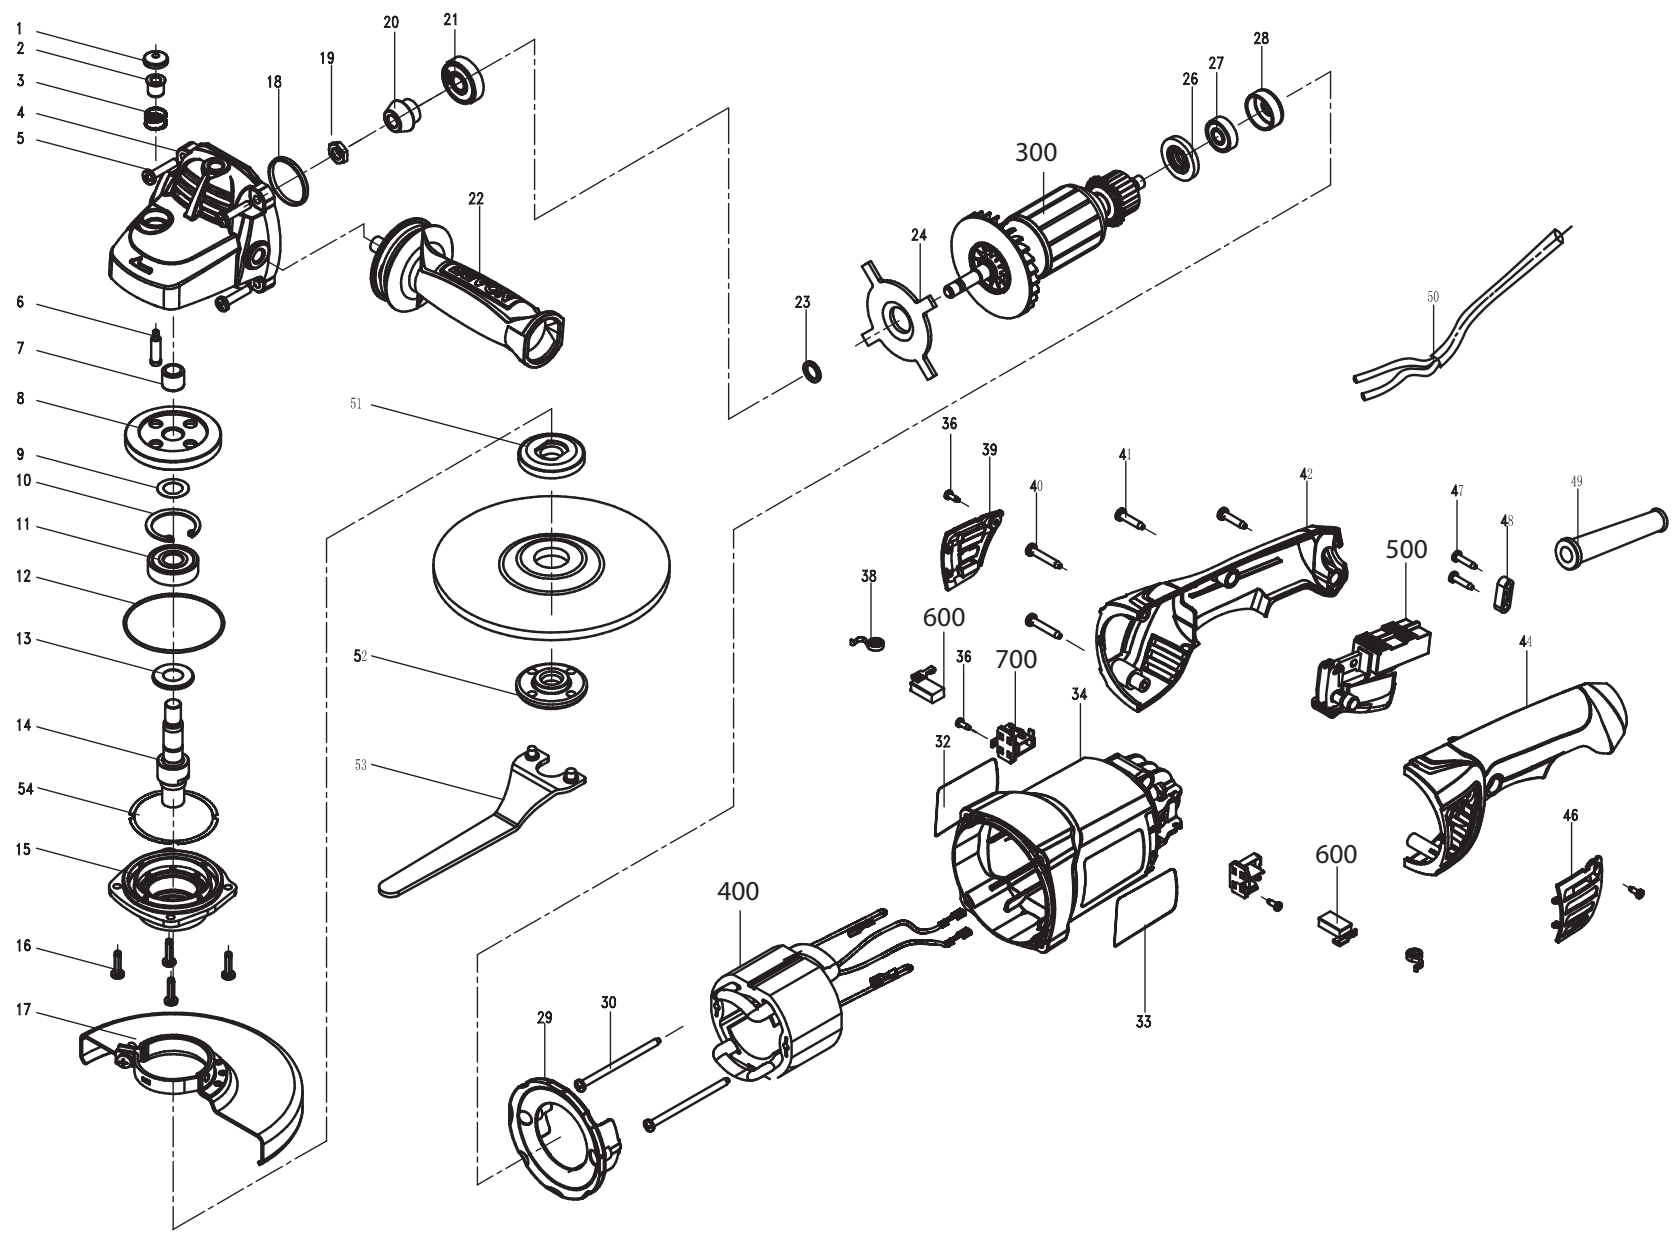

AA 1225

AMOLADORA ANGULAR

AA 1225

AMOLADORA ANGULAR

1	AA1225R1001	PERNO	PIN KNOB	32	AA1225R1032	ETIQUETA	POWER NAMEPLATE
2	AA1225R1002	FORRO	BUSH	33	AA1225R1033	ETIQUETA	TRADEMARK PLATE
3	AA1225R1003	RESORTE	SPRING	34	AA1225R1034	CARCASA DE MOTOR	MOTOR HOUSING
4	AA1225R1004	CAJA DE ENGRANAJES	GEAR CASE	700	AA1225R1700	PORTA CARBONES	BRUSH SUPPORT
5	AA1225R1005	TORNILLO	TAPPING SCREW	36	AA1225R1036	TORNILLO	TAPPING SCREW
6	AA1225R1006	PERNO DE EJE	PIN SHAFT	600	AA1225R1600	JGO. DE CARBONES	CARBON BRUSH
7	AA1225R1007	RODAMIENTO	NEEDLE BEARING	38	AA1225R1038	RESORTE	SNAILED SPRING
8	AA1225R1008	ENGRANAJE	GEAR	39	AA1225R1039	CUBIERTA DERECHA	RIGHT BRUSH COVER
9	AA1225R1009	ARANDELA	ADJUSTING WASHER	40	AA1225R1040	TORNILLO	TAPPING SCREW
10	AA1225R1010	CLIP CIRCULAR	CIRCLIPS FOR HOLE	41	AA1225R1041	TORNILLO	TAPPING SCREW
11	AA1225R1011	RODAMIENTO	BALL BEARING	42	AA1225R1042	MANGO DERECHO	RIGHT HANDLE
12	AA1225R1012	ANILLO SELLADOR	SEAL RING	500	AA1225R1500	INTERRUPTOR	TRIGGER SWITCH
13	AA1225R1013	CUBIERTA DE POLVO	DUST COVER	44	AA1225R1044	MANGO IZQUIERDO	LEFT HANDLE
14	AA1225R1014	EJE	SPINDLE	600	AA1225R1600	JGO. DE CARBONES	CARBON BRUSH
15	AA1225R1015	CUBIERTA	GEAR CASE COVER	46	AA1225R1046	CUBIERTA	LEFT BRUSH COVER
16	AA1225R1016	TORNILLO	THREAD FORMING SCREW	47	AA1225R1047	TORNILLO	TAPPING SCREW
17	AA1225R1017	GUARDA	GUARD ASSY	48	AA1225R1048	ANCLAJE DE CABLE	CORD ANCHORAGE
18	AA1225R1018	ANILLO DE GOMA	RUBBER RING	49	AA1225R1049	GUARDA DE CABLE	CORD GUARD
19	AA1225R1019	TUERCA	NUT	50	AA1225R1050	CABLE Y ENCHUFE	POWER CORD & PLUG
20	AA1225R1020	PIÑON	PINION	51	AA1225R1051	REBORDE INTERNO	INNER FLANGE
21	AA1225R1021	RODAMIENTO	BALL BEARING	52	AA1225R1052	REBORDE EXTERNO	OUTER FLANGE
22	AA1225R1022	MANIJA	HANDLE ASSY	53	AA1225R1053	LLAVE	WRENCH
23	AA1225R1023	ARANDELA	WASHER	54	AA1225R1054	JUNTA DE SELLO	GASKET SEAL
24	AA1225R1024	RETENTOR	BEARING RETAINER				
300	AA1225R1300	INDUCIDO	ARMATURE				
26	AA1225R1026	ANILLO DE AISLACION	INSULATED PAD				
27	AA1225R1027	RODAMIENTO	BALL BEARING				
28	AA1225R1028	SOSTEN	BEARING HOLDER				
29	AA1225R1029	AMORTIGUADOR	FAN BAFFLE				
30	AA1225R1030	TORNILLO	TAPPING SCREW				
400	AA1225R1400	CAMPO	FIELD				